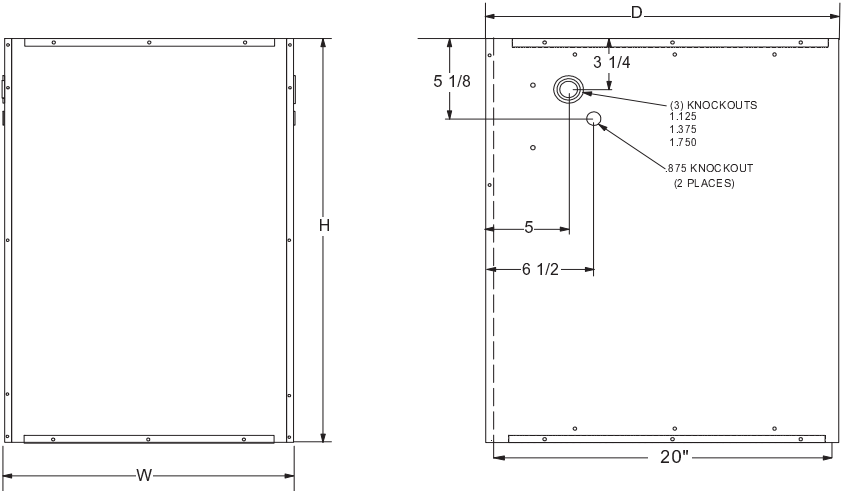

DIMENSIONS

SIDE AND FRONT VIEWS

MODEL	DIMENSIONS		
	WIDTH	DEPTH	HEIGHT
MBVC1200AA-1	17½"	21"	26"
MBVC1600AA-1	21"	21"	30"
MBVC2000AA-1	24½"	21"	30"

TOP VIEW