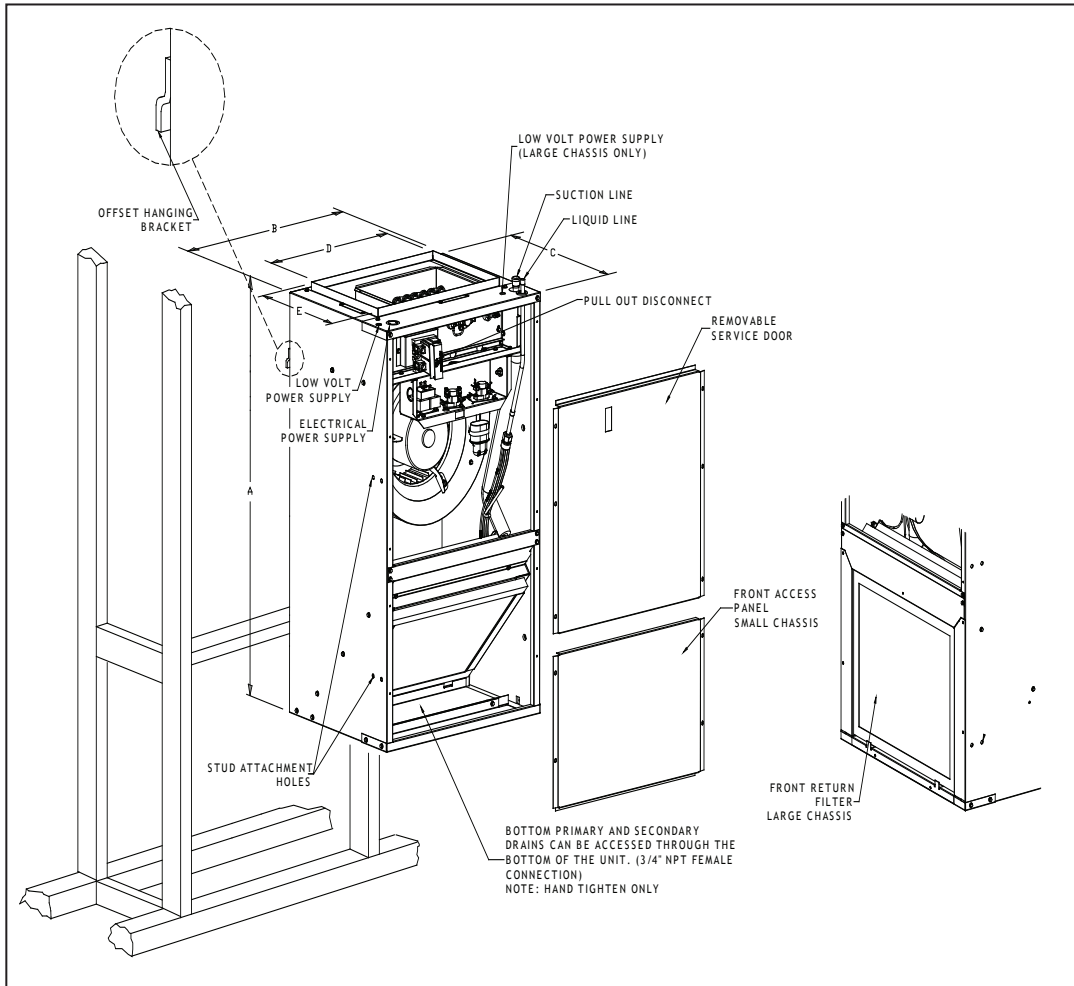

DIMENSIONS

SMALL CHASSIS (AWUF18/24)	
A	36"
B	20 ³ / ₁₆ "
C	16 ⁷ / ₈ "
D	16"
E	11"
Filter	14" x 18" x 1"

LARGE CHASSIS (AWUF30-37)	
A	36"
B	24"
C	21"
D	19 ⁷ / ₈ "
E	15 ⁵ / ₈ "
Filter (30/36)	16" x 20" x 1"
Filter (31/32/37)	18" x 20" x 1"